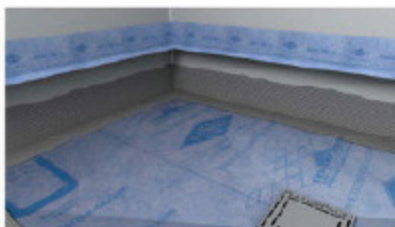

Platospacio®

THE BUILT-IN SHOWER TRAY
WWW.PLATOSPACIO.COM

Integrated siphon (patented, registered trademark)

Platospacio measurements are 90 x 140 x 5cm

The stainless steel grid is adjustable in high

INSTALLATION INSTRUCTIONS

Spread tile adhesive type or class C 2

Level in a mortar base, or directly glue to wood.

Installation of waterproofing perimeter band.

Once levelled with the rest of the floor, install the waterproofing band *Blankie DIBA 15* and *PLATOSPACIO* is now ready to be tiled

Platospacio shower tray & siphon are fused in a single piece and has a great drainage capacity. 0,8 ltr./s.

Platospacio unifies simplicity, efectivity & security, it is also compatible with disabled needs.