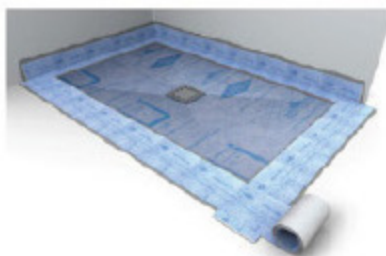

Platospacio®

THE BUILT-IN SHOWER TRAY
WWW.PLATOSPACIO.COM

Integrated siphon (patented, registered trademark)

Platospacio measurements are 90 x 140 x 5cm

The stainless steel grid is adjustable in high

INSTALLATION INSTRUCTIONS

Spread tile adhesive type or class C 2

Level in a mortar base, or directly glue to wood.

Installation of waterproofing perimeter band.

Once levelled with the rest of the floor, install the waterproofing band *Blankie DIBA 15* and *PLATOSPACIO* is now ready to be tiled

Platospacio shower tray & siphon are fused in a single piece and has a great drainage capacity. 0,8 ltr./s.

Platospacio unifies simplicity, efectivity & security, it is also compatible with disabled needs.