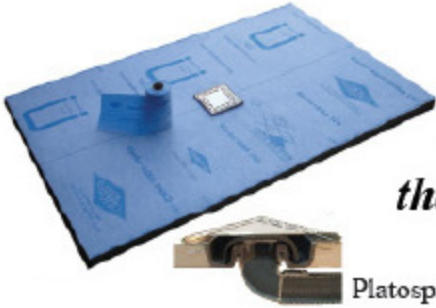

Integral built-in shower system PLATOSPACIO®