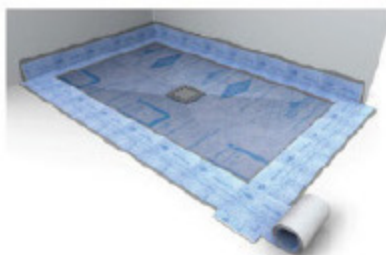

Platospacio®

THE BUILT-IN SHOWER TRAY
WWW.PLATOSPACIO.COM

Integrated siphon (patented, registered trademark)

Platospacio measurements are 90 x 140 x 5cm

The stainless steel grid is adjustable in high

INSTALLATION INSTRUCTIONS

Spread tile adhesive type or class C 2

Level in a mortar base, or directly glue to wood.

Installation of waterproofing perimeter band.

Once levelled with the rest of the floor, install the waterproofing band *Blankie DIBA 15* and *PLATOSPACIO* is now ready to be tiled

WWW.TERMOGRES.COM

Integral built-in shower system PLATOSPACIO®

Actual busy life made showering more convenient than bathing, Platospacio is here, bold, easy and safe.

***LA DUCHA DE OBRA
THE BUILT-IN SHOWER TRAY***

Platospacio shower tray & siphon are fused in a single piece and has a great drainage capacity. 0,8 ltr./s.

Platospacio unifies simplicity, efectivity & security, it is also compatible with disabled needs.