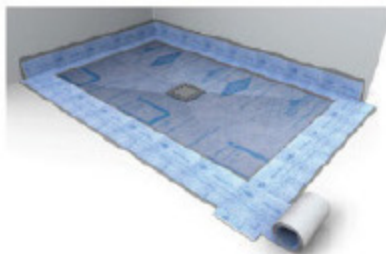

Platospacio®

THE BUILT-IN SHOWER TRAY
WWW.PLATOSPACIO.COM

Integrated siphon (patented, registered trademark)

Platospacio measurements are 90 x 140 x 5cm

The stainless steel grid is adjustable in high

INSTALLATION INSTRUCTIONS

Spread tile adhesive type or class C 2

Level in a mortar base, or directly glue to wood.

Installation of waterproofing perimeter band.

Once levelled with the rest of the floor, install the waterproofing band *Blankie DIBA 15* and *PLATOSPACIO* is now ready to be tiled

Platospacio shower tray & siphon are fused in a single piece and has a great drainage capacity. 0,8 ltr./s.

Platospacio unifies simplicity, efectivity & security, it is also compatible with disabled needs.